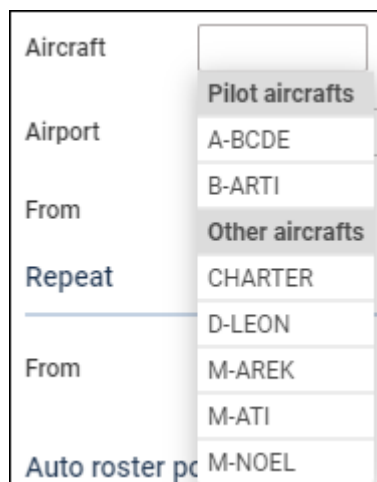

# DUTY ON THE MULTIPLE TAILS

Before this improvement, assigning duty on the aircraft in 'Crew Calendar' was only possible to be done on one tail. Right now it is possible to be done on **multiple tails**.

First step is to define a duty on the aircraft, without selecting a particular tail.

Once it's done, select this duty and Leon will show the duty assignment window, where it will be possible to select more than 1 tail.

Click on the field **Aircraft** and Leon will show a list of tails. First there are tails to which crew has been added as **Preferred crew** (in the aircraft profile, tab Crew) and then all remaining tails for which crew has assigned ratings.

If there are flights added in OPS section within the select time period, Leon will show them on the right-hand side of the window and crew planner can assign a crew member to these flights.

Duty	MULTI AC - Multi ACFT	
Aircraft	<input type="text"/>	<input type="button" value="B-ARTI"/> <input type="button" value="D-LEON"/> <input type="button" value="A-BCDE"/>
Airport	<input type="text" value="OMDB"/>	
From	<input type="text" value="00:00"/> UTC	To <input type="text" value="23:59"/> UTC