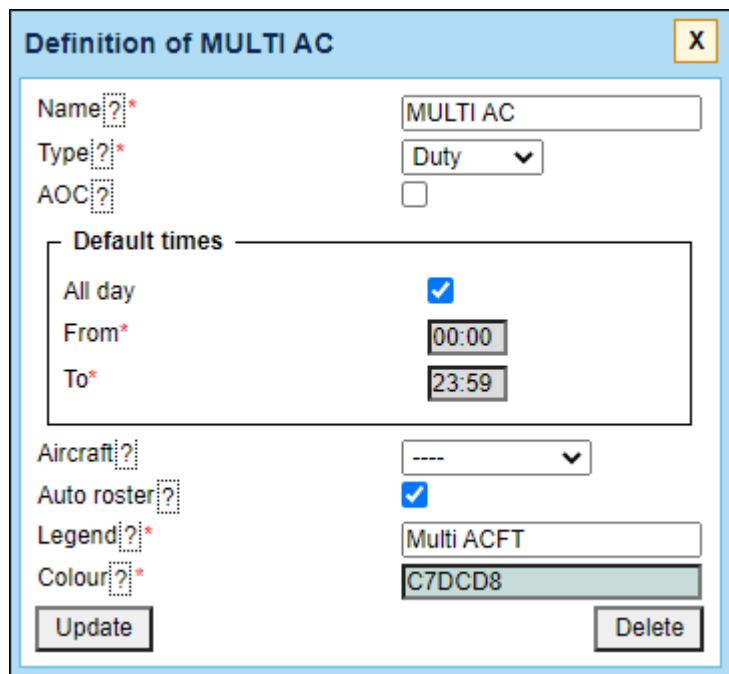

# DUTY ON THE MULTIPLE TAILS

Before this improvement, assigning duty on the aircraft in 'Crew Calendar' was only possible to be done on one tail. Right now it is possible to be done on **multiple tails**.

First step is to define a duty on the aircraft, without selecting a particular tail.

Once it's done, select this duty and Leon will show the duty assignment window, where it will be possible to select more than 1 tail.

If there are flights added in OPS section within the select time period, Leon will show them on the right-hand side of the window and crew planner can assign a crew member to these flights.

Duty	MULTI AC - Multi ACFT	
Aircraft	<input type="text"/>	<input type="button" value="B-ARTI"/> <input type="button" value="D-LEON"/> <input type="button" value="A-BCDE"/>
Airport	<input type="text" value="OMDB"/>	
From	<input type="text" value="00:00"/> UTC	To <input type="text" value="23:59"/> UTC